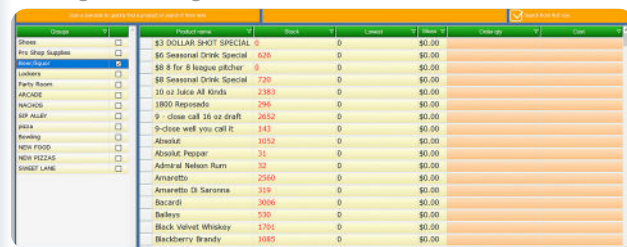

This is not a refresh.
This is a new foundation.

League Management

Inventory

Restaurant

Point of Sale

Cash Controls

Simple. Powerful. In Control.

A Smarter Long-Term Investment