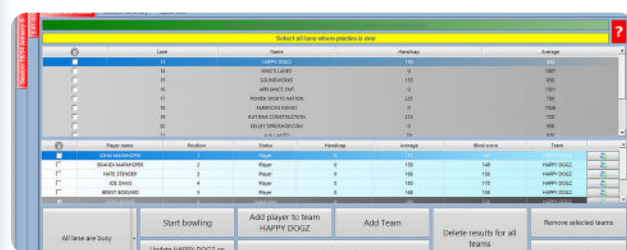

Scoring Consoles & Touch Screens

Available in single or dual touch configurations to match lane layouts, player flow, and center preferences.

Player Keypads & Interfaces

Durable player input devices designed for high-traffic bowling environments and seamless system interaction.

Lane & System Hardware

Industrial-grade hardware designed for dependable performance behind the scenes.

Built for Real Bowling Environments

- Designed for continuous daily operation
- Flexible configurations for different lane layouts
- Seamless integration with NOVA software
- Built for long-term serviceability

This is not a refresh.
This is a new foundation.

League Management

Inventory

Restaurant

Point of Sale

Cash Controls

Simple. Powerful. In Control.

A Smarter Long-Term Investment